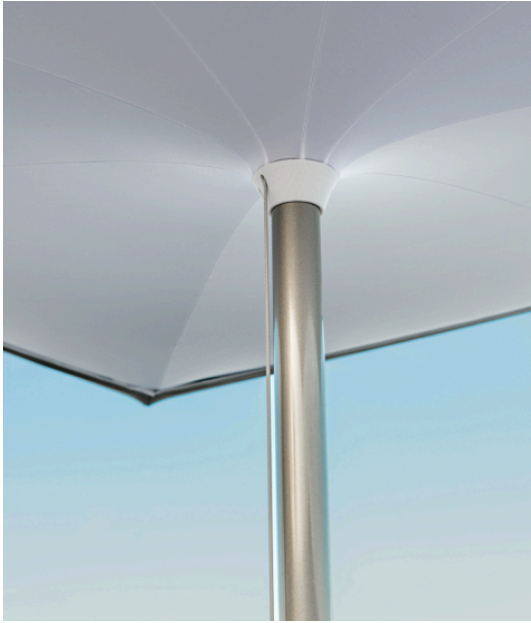

Product Sheet

Images